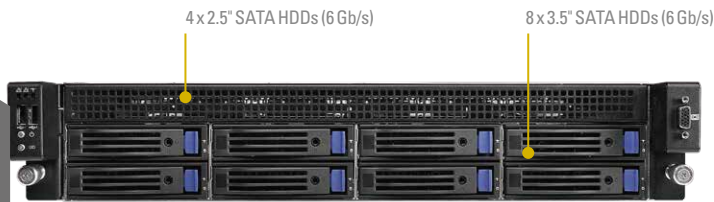

2U2G/C622

GPGPU

NVIDIA
TESLA

2933

Converged Server, HPC, Virtualization, and Big Data

GPU server

2U2G/C622

| | | |
|------------------------|-------------------|--|
| System Physical Status | Form Factor | 2U Rackmount |
| | Chassis Dimension | 715mm x 448mm x 86mm(28.1" x 17.6" x 3.4") |
| | Support MB Size | EEB, 12" x 13"(EP2C622D16NM) |
| Front Panel | Buttons | Power On/Standby button, UID button |
| | LEDs | System LED, UID LED, Power LED, 2 x Network activity LED |
| | I/O Ports | 2 x USB 2.0 ports |
| Storage | External | 8 x 3.5" SATA HDDs(6GB/s) |
| | Internal | 4x 2.5"SATA HDDs(6GB/s) |
| System Cooling | Fan(Front) | 4 x 80*38 system fans |
| Power Supply | Capacity | 2U(1+1)Redundant |
| | Output Watts | 1600W |
| | Efficiency | Platinum |