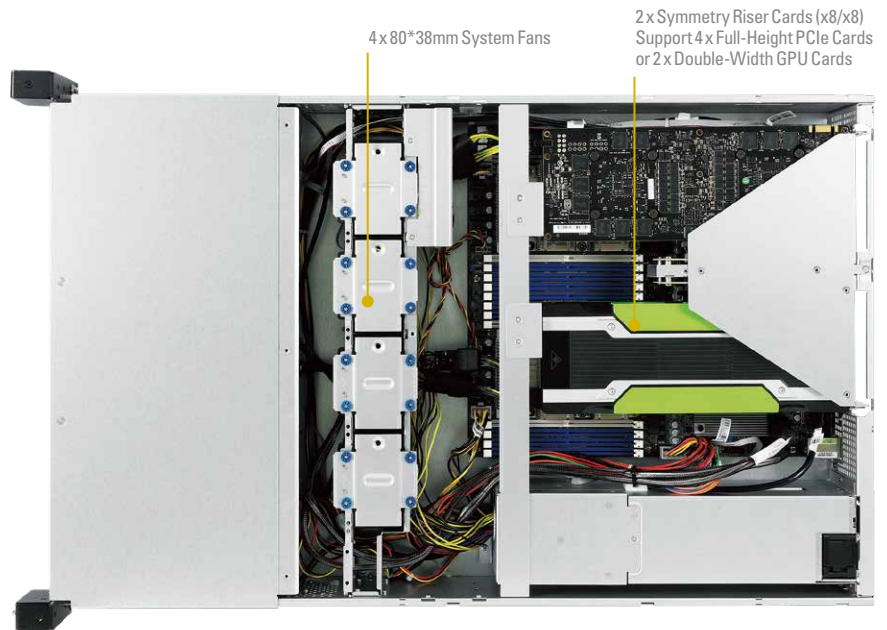

2U2G/C622

GPGPU

NVIDIA
TESLA

2933

Converged Server, HPC, Virtualization, and Big Data

GPU server

2U2G/C622

| | | |
|------------------------|-------------------|--|
| System Physical Status | Form Factor | 2U Rackmount |
| | Chassis Dimension | 715mm x 448mm x 86mm(28.1" x 17.6" x 3.4") |
| | Support MB Size | EEB, 12" x 13"(EP2C622D16NM) |
| Front Panel | Buttons | Power On/Standby button, UID button |
| | LEDs | System LED, UID LED, Power LED, 2 x Network activity LED |
| | I/O Ports | 2 x USB 2.0 ports |
| Storage | External | 8 x 3.5" SATA HDDs(6GB/s) |
| | Internal | 4x 2.5"SATA HDDs(6GB/s) |
| System Cooling | Fan(Front) | 4 x 80*38 system fans |
| Power Supply | Capacity | 2U(1+1)Redundant |
| | Output Watts | 1600W |
| | Efficiency | Platinum |